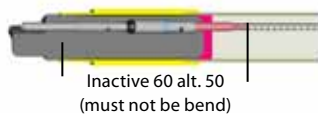

Permanently mounted thermal fuse 064/085

Replaceable thermal fuse 085

Replaceable thermal fuse 140/2

Replaceable thermal fuse 140/3

*Breaking capacity 15 A 250 V~.*