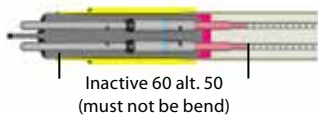

Permanently mounted thermal fuse 064/085

Replaceable thermal fuse 085

Replaceable thermal fuse 140/2

Replaceable thermal fuse 140/3

*Breaking capacity 15 A 250 V~.*